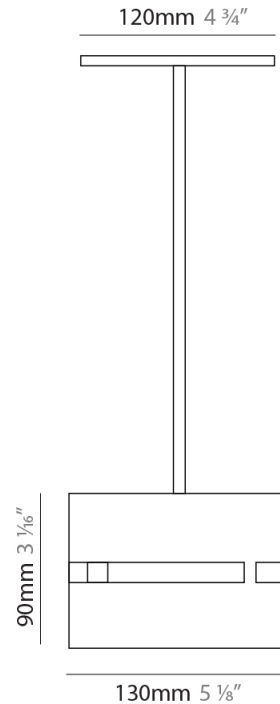

PROJECT _____
TYPE _____
SPECIFIER _____
QUANTITY _____
DATE _____

LUZ OCULTA METAL SUSPENSION

D51033-

base number _____
Finish _____
Options _____

1. To build a product code in our configurator select the specify button on the base model # product page
2. To build a manual product code on this datasheet choose from the options listed below in blue font and add the suffix to the base model #

GENERAL

Series: Luz Oculta _____
Subseries: Luz Oculta Metal _____
Brand: Fambuena _____
Division: Design _____
Mounting Type: Suspension _____
Mounting Location: Ceiling _____
Subcategory: Pendant _____

PHYSICAL

Shape: Rectangle _____
Diameter (mm): 130 _____
Diameter (in): 5 1/8 _____
Height (mm): 90 _____
Height (in): 4 1/2 _____
Light Distribution: Direct / Indirect _____
Fixture Finish: [BRA](#) / [BRZ](#) / [ABR](#) _____
Fixture Material: Metal _____
Cable Details: Cable length 2000mm / 79" _____

ELECTRICAL

Number of Lamps: 1 _____
Lamp Type: LED Retrofit _____
Lamp Shape: T4 _____
Bulb Included: Bulb Not Included _____
Max. Wattage Per Lamp (W): 5 _____
Lamp Base: G9 _____
Input Voltage (V): 120 _____

LED

OPTICAL

RATINGS AND CERTIFICATIONS

Certified By: Certified for North American Standards _____
IP rating: IP20 _____