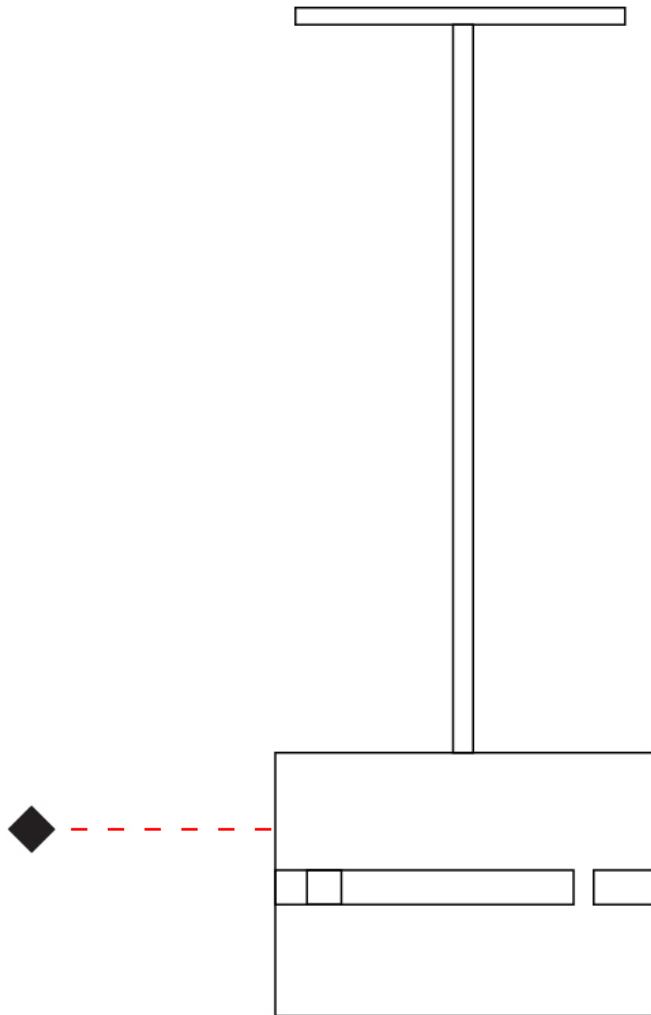

LUZ OCULTA METAL SUSPENSION

D51033-

PROJECT _____

TYPE _____

SPECIFIER _____

QUANTITY _____

DATE _____